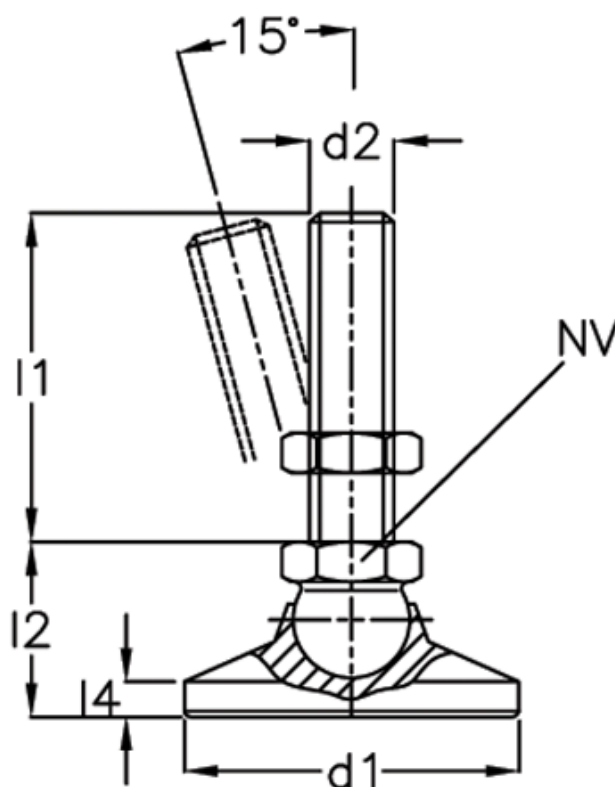

Article number: 20343660M1263OS

Description: E+G levelling foot
GN 343.6-60-M12-63-OS

Measures

A/F	= 17
d1	= 60
d2	= 12
l1	= 63
l2	= 36
l4	= -
Static load (N)	= 16
Weight in (g)	= 440